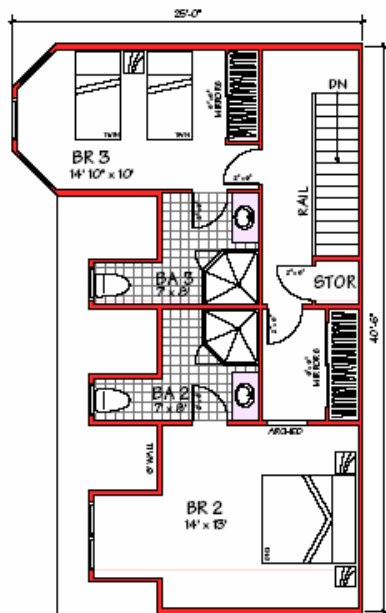

Belmont Towers

Where the Past Is Now the Future in the Heart of Ocean City

3BR Townhome

The Mark Fritschle Group
 1-800-400-MARK

DORCHESTER ST. & THE ATLANTIC OCEAN
 PHONE: 888.9.BELMONT OR 410.524.6400
 FAX: 410.524.1180 EMAIL: KEVIN@MARKF.COM