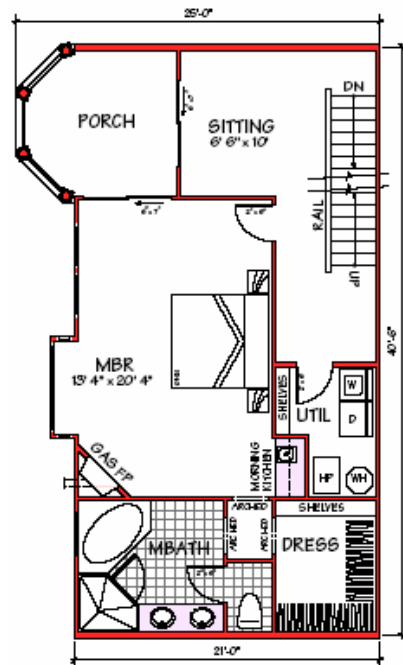

Belmont Towers

Where the Past Is Now the Future in the Heart of Ocean City

3BR Townhome

The Mark Fritschle Group
 1-800-400-MARK

DORCHESTER ST. & THE ATLANTIC OCEAN
 PHONE: 888.9.BELMONT OR 410.524.6400
 FAX: 410.524.1180 EMAIL: KEVIN@MARKF.COM