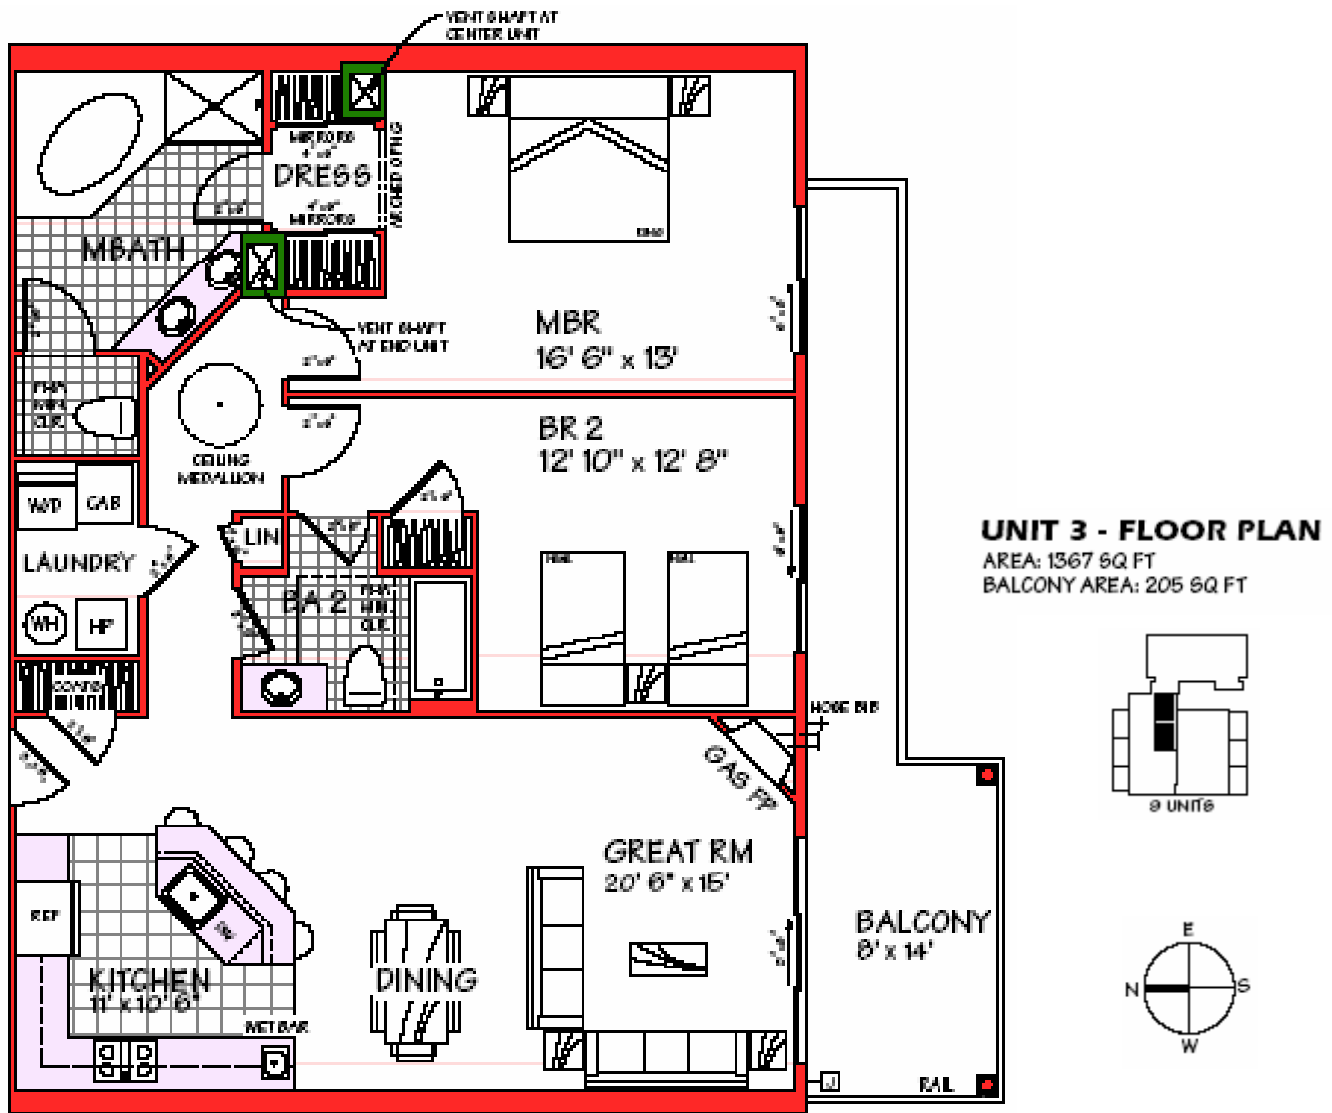

Belmont Towers

Where the Past Is Now the Future in the Heart of Ocean City

TALBOT STREET TOWER 2BR CONDOMINIUM

2BR Talbot St

The Mark Fritschle Group
1-800-400-MARK
REALTOR

DORCHESTER ST. & THE ATLANTIC OCEAN
PHONE: 888.9.BELMONT OR 410.524.6400
FAX: 410.524.1180 EMAIL: KEVIN@MARKF.COM